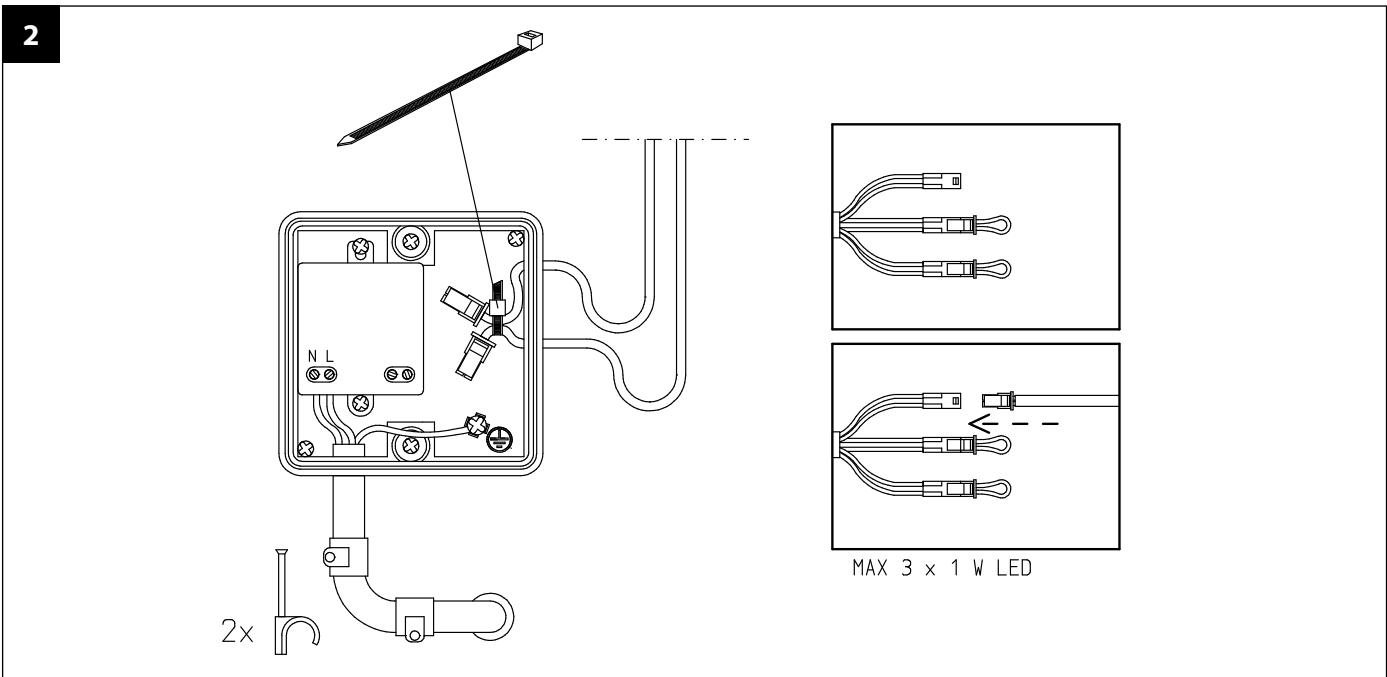

*Caritti*

Sauna Linear

LED

 IP65
 

*Caritti*

Subject to change.