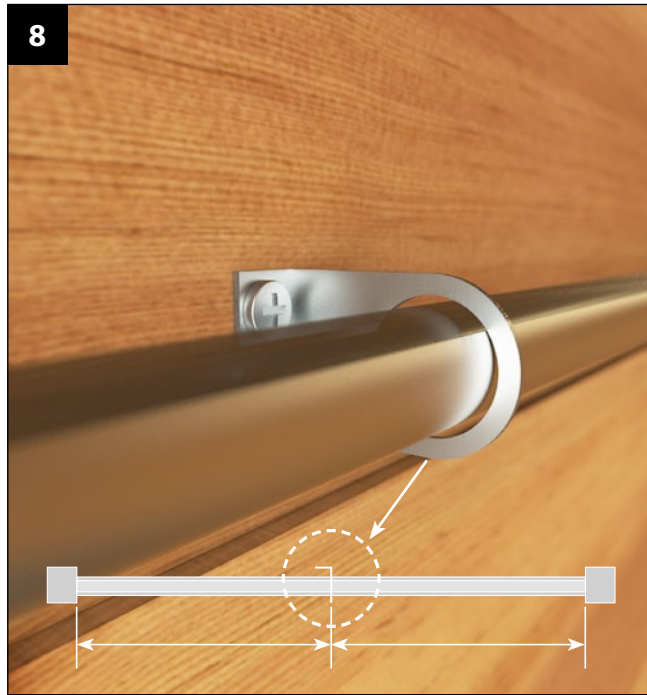

*Caritti*

Sauna Linear

LED

 IP65
 

*Caritti*

Subject to change.