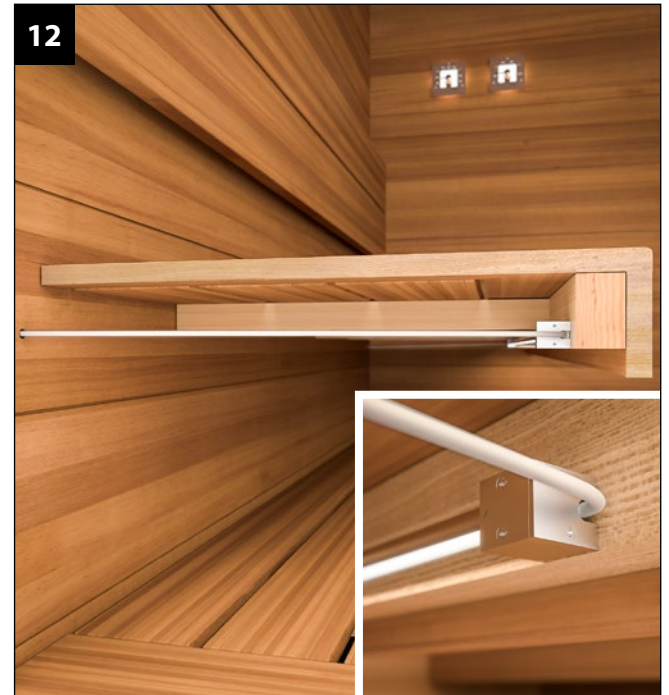

*Caritti*

Sauna Linear

LED

 IP65
 

*Caritti*

Subject to change.