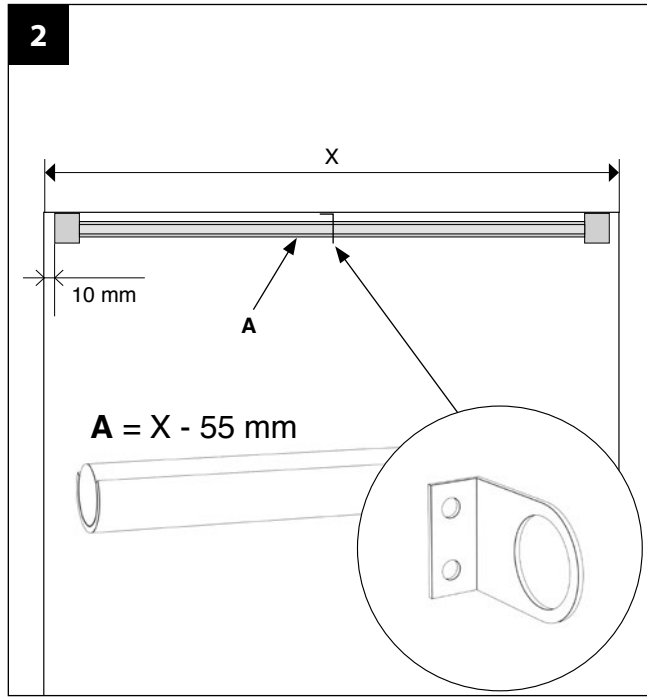

*Caritti*

Sauna Linear

LED

 IP65
 

*Caritti*

Subject to change.