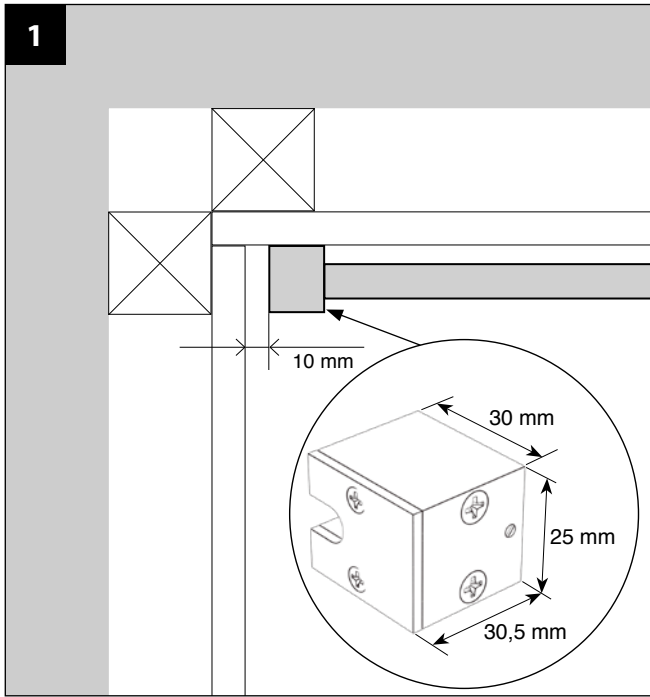

*Caritti*

Sauna Linear

LED

 IP65
 

*Caritti*

Subject to change.