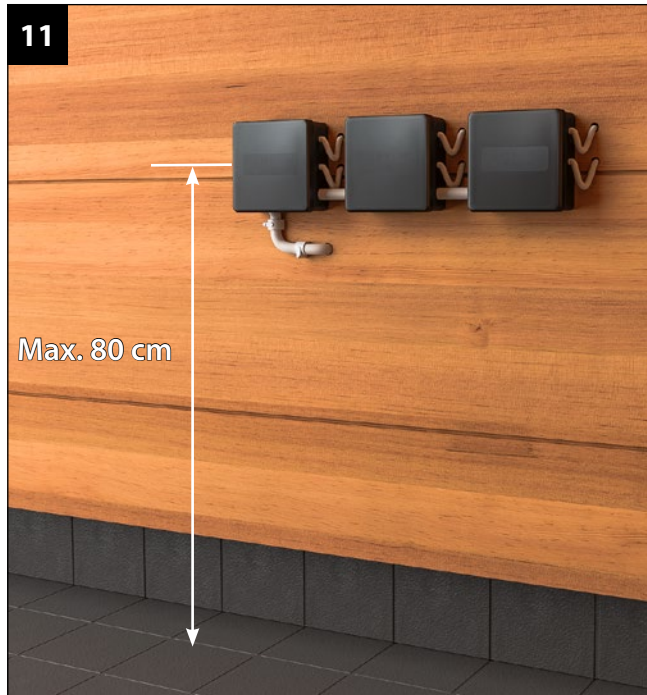

*Caritti*

Sauna Linear

LED

 IP65
 

*Caritti*

Subject to change.