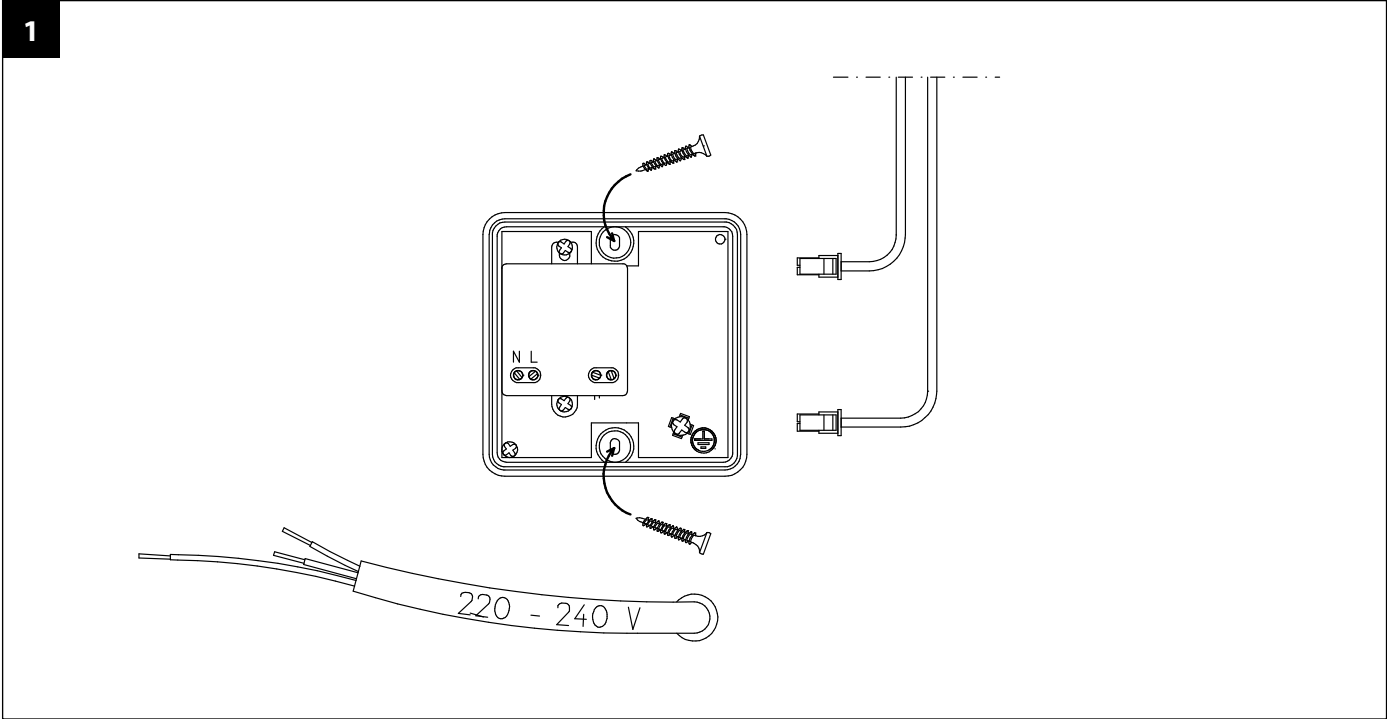

*Caritti*

Sauna Linear

LED

 IP65
 

*Caritti*

Subject to change.