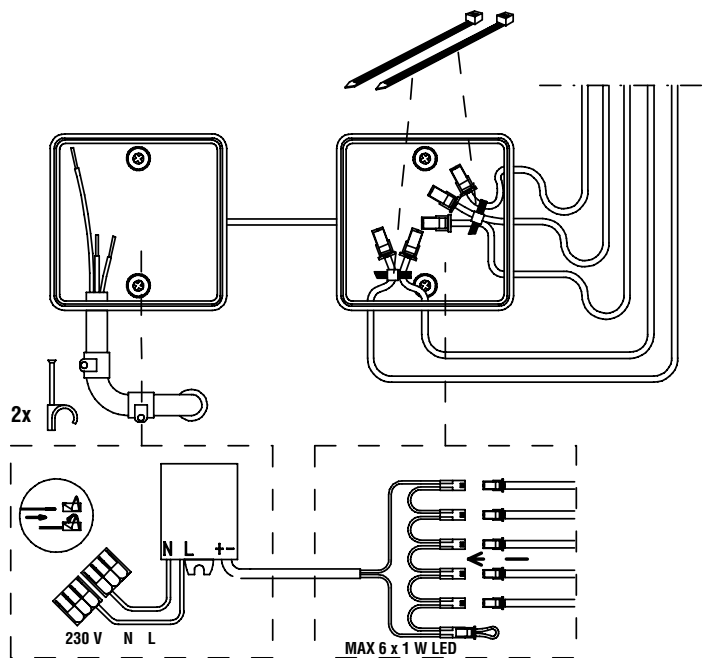

*Caritti*

Sauna Linear

LED

**1** Sauna Linear LED 1 m / Sauna Linear LED 2 m

**2** Sauna Linear LED 4 m + SPOT

**3**

IP55 — ○ CE EAC T<sub>a</sub> + 125 C LED

This product contains a light source of energy efficiency class F.