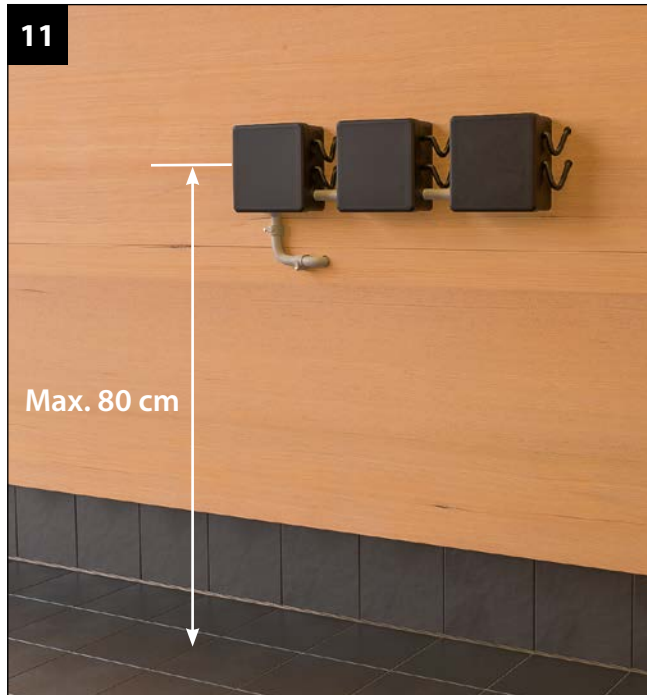

*Caritti*

Sauna Linear

LED

**1** Sauna Linear LED 1 m / Sauna Linear LED 2 m

**2** Sauna Linear LED 4 m + SPOT

**3**

IP55 — ○ CE EAC T<sub>a</sub> + 125 C LED

This product contains a light source of energy efficiency class F.