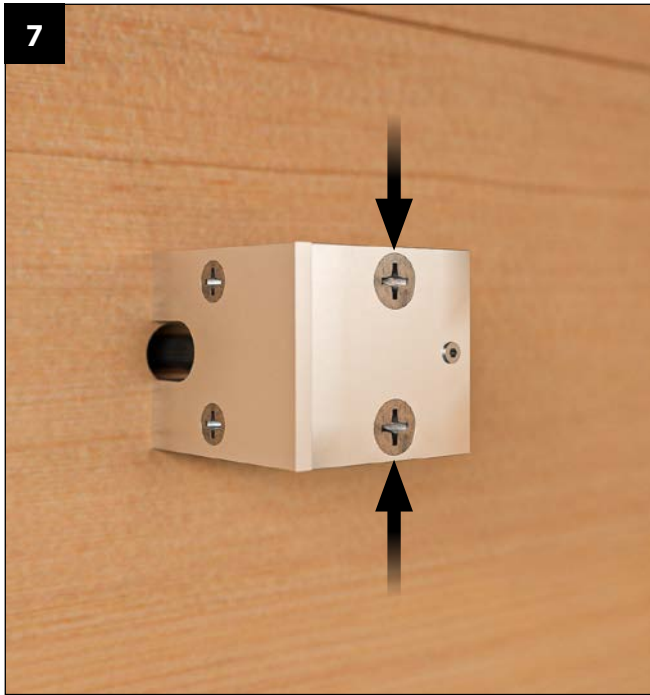

*Caritti*

Sauna Linear

LED

**1** Sauna Linear LED 1 m / Sauna Linear LED 2 m

**2** Sauna Linear LED 4 m + SPOT

**3**

IP55 — ○ CE EAC T<sub>a</sub> + 125 C LED

This product contains a light source of energy efficiency class F.