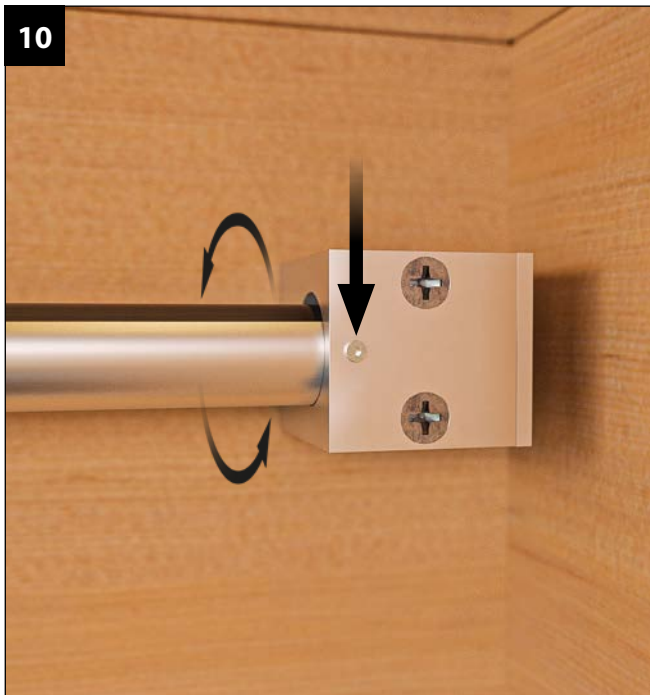

*Caritti*

Sauna Linear

LED

**1** Sauna Linear LED 1 m / Sauna Linear LED 2 m

**2** Sauna Linear LED 4 m + SPOT

**3**

IP55 — ○ CE EAC T<sub>a</sub> + 125 C LED

This product contains a light source of energy efficiency class F.