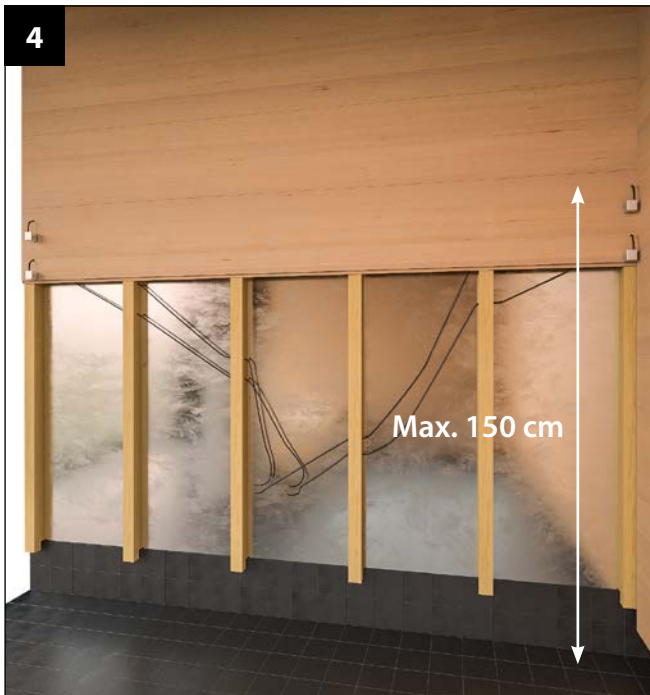

*Caritti*

Sauna Linear

LED

**1** Sauna Linear LED 1 m / Sauna Linear LED 2 m

**2** Sauna Linear LED 4 m + SPOT

**3**

IP55 — ○ CE EAC T<sub>a</sub> + 125 C LED

This product contains a light source of energy efficiency class F.