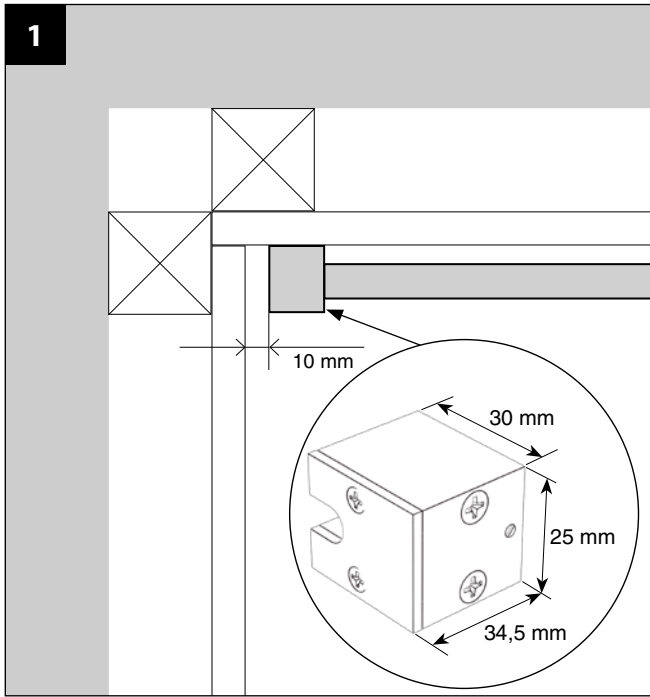

*Caritti*

Sauna Linear

LED

**1** Sauna Linear LED 1 m / Sauna Linear LED 2 m

**2** Sauna Linear LED 4 m + SPOT

**3**

IP55 — ○ CE EAC T<sub>a</sub> + 125 C LED

This product contains a light source of energy efficiency class F.