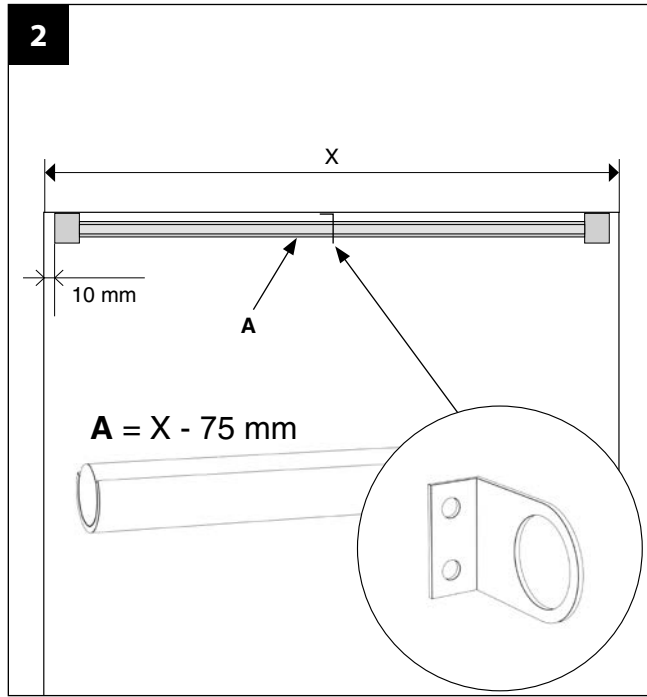

*Caritti*

Sauna Linear

LED

**1** Sauna Linear LED 1 m / Sauna Linear LED 2 m

**2** Sauna Linear LED 4 m + SPOT

**3**

IP55 — ○ CE EAC T<sub>a</sub> + 125 C LED

This product contains a light source of energy efficiency class F.