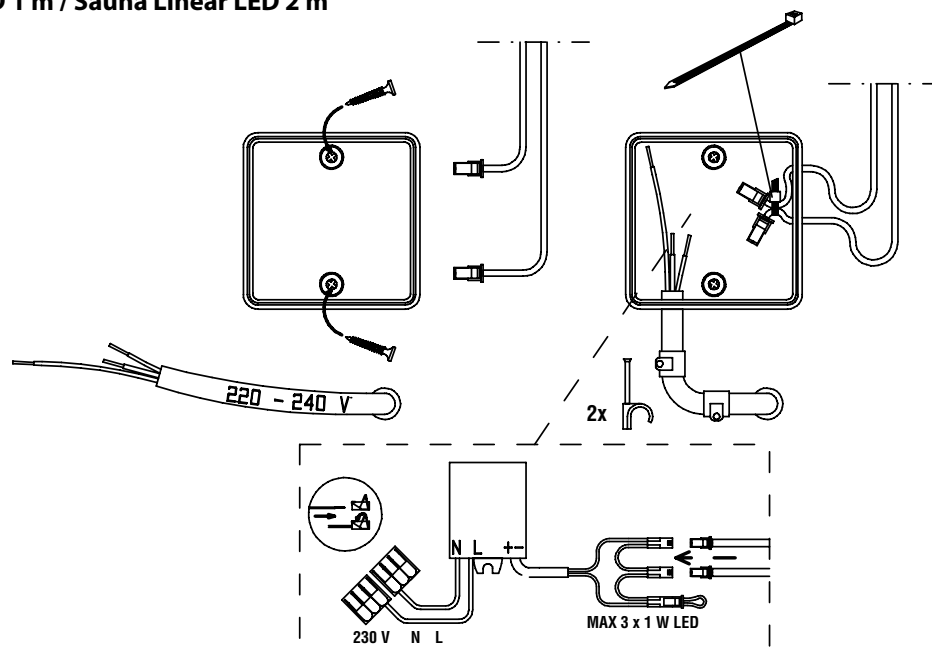

*Caritti*

Sauna Linear

LED

**1** Sauna Linear LED 1 m / Sauna Linear LED 2 m

**2** Sauna Linear LED 4 m + SPOT

**3**

IP55 — ○ CE EAC T<sub>a</sub> + 125 C LED

This product contains a light source of energy efficiency class F.