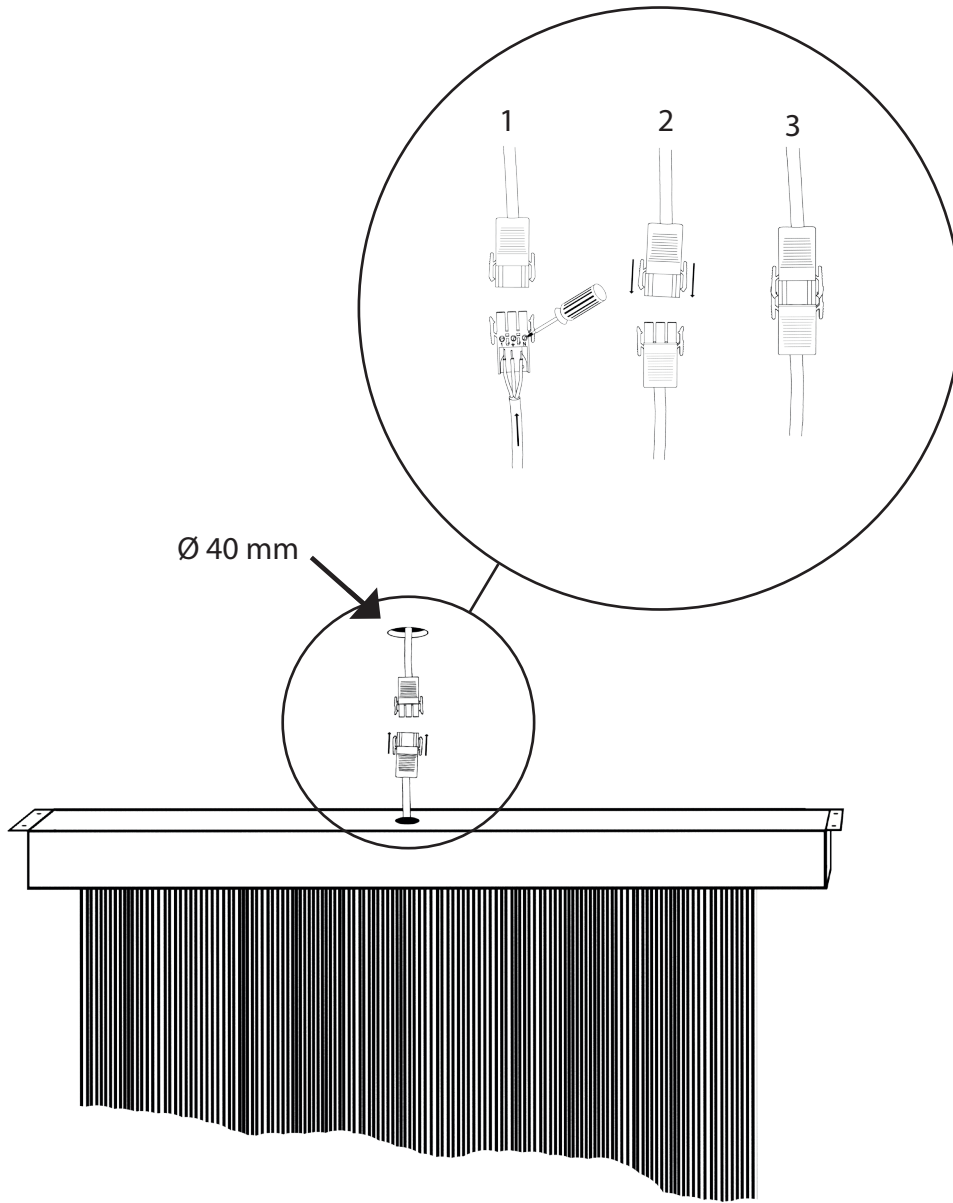

Cariitti

PIRTA 80
120
160

(80) 960 mm
(120) 1360 mm
(160) 1760 mm

Cariitti Oy
www.cariitti.com

Subject to change.

This product contains a light source of energy efficiency class E.