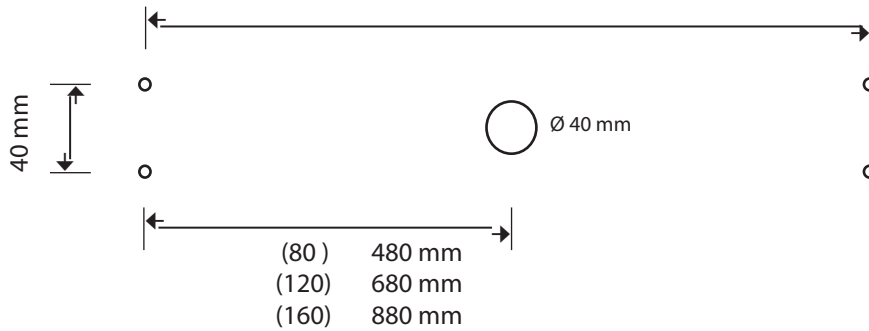

Cariitti

PIRTA 80
120
160

(80) 960 mm
(120) 1360 mm
(160) 1760 mm

Cariitti Oy
www.cariitti.com

Subject to change.

This product contains a light source of energy efficiency class E.