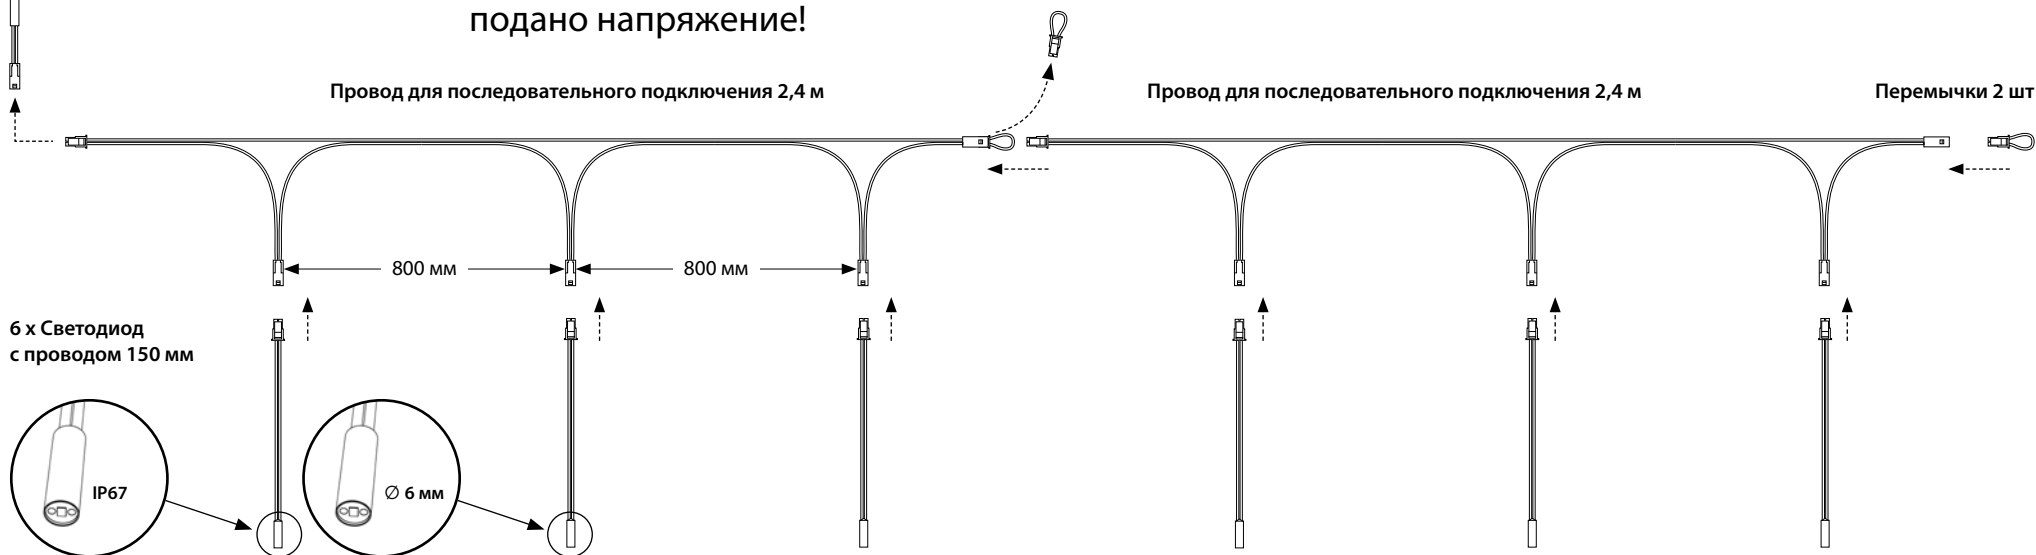

RU

Osram OTi DALI 15
350mA
Диммирование:
Протокол DALI или
кнопочный выключатель

Удлинитель 5 м

Дополнительные принадлежности и запчасти:

Артикул	Наименование	
1532604	Дополнительный комплект из 3-х светодиодов 3000 К	
1532607	Удлинитель 1,5 м	
1532608	Удлинитель 5 м	
1532370	Провод для последовательного подключения	(запчасть)
1532381	Светодиод 3000 К с проводом 150 мм	(запчасть)
1532634	Переключки, 6 шт	(запчасть)
1532296	Блок питания Osram OTi DALI 15	(запчасть)

Комплект нельзя устанавливать в сауне!

Внимание! Запрещается подключение светодиодов к блоку питания, на который подано напряжение!

Комплект LED 3000 К

Артикул 1532603