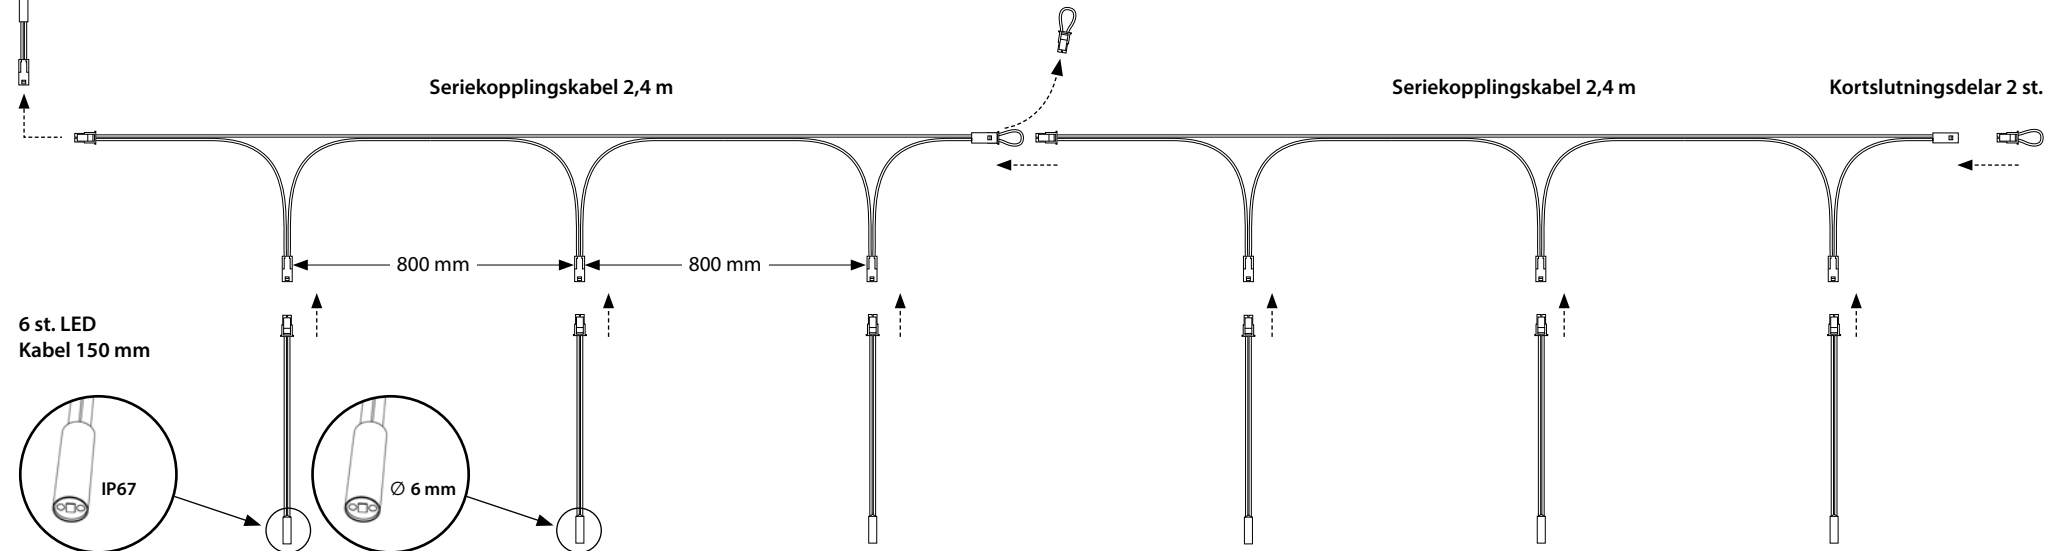

SE

Osram OTi DALI 15
350mA
Dimning:
DALI eller tryckknapp

Tillgängliga tillbehör och reservdelar:

Produktnr	Serienr	Benämning	
1532604	4191154	Utökningsset 3000 K, 3 delar	
1532607	4191157	Förlängningskabel 1,5 m	
1532608	4191158	Förlängningskabel 5 m	
1532370	4191186	Seriekopplingskabel	(reservdel)
1532381	4191188	LED 3 000 K med 150 mm kabel	(reservdel)
1532634	4191184	Kortslutningsdelar 6 st.	(reservdel)
1532296	4030356	Strömkälla Osram OTi DALI 15	(reservdel)

Cariitti

LED-sats 3000 K

Produktnr 1532603
Elnr 4191153

Satsen får inte installeras i bastu!

OBS! Seriekoppling får endast ske i spänningslöst tillstånd!