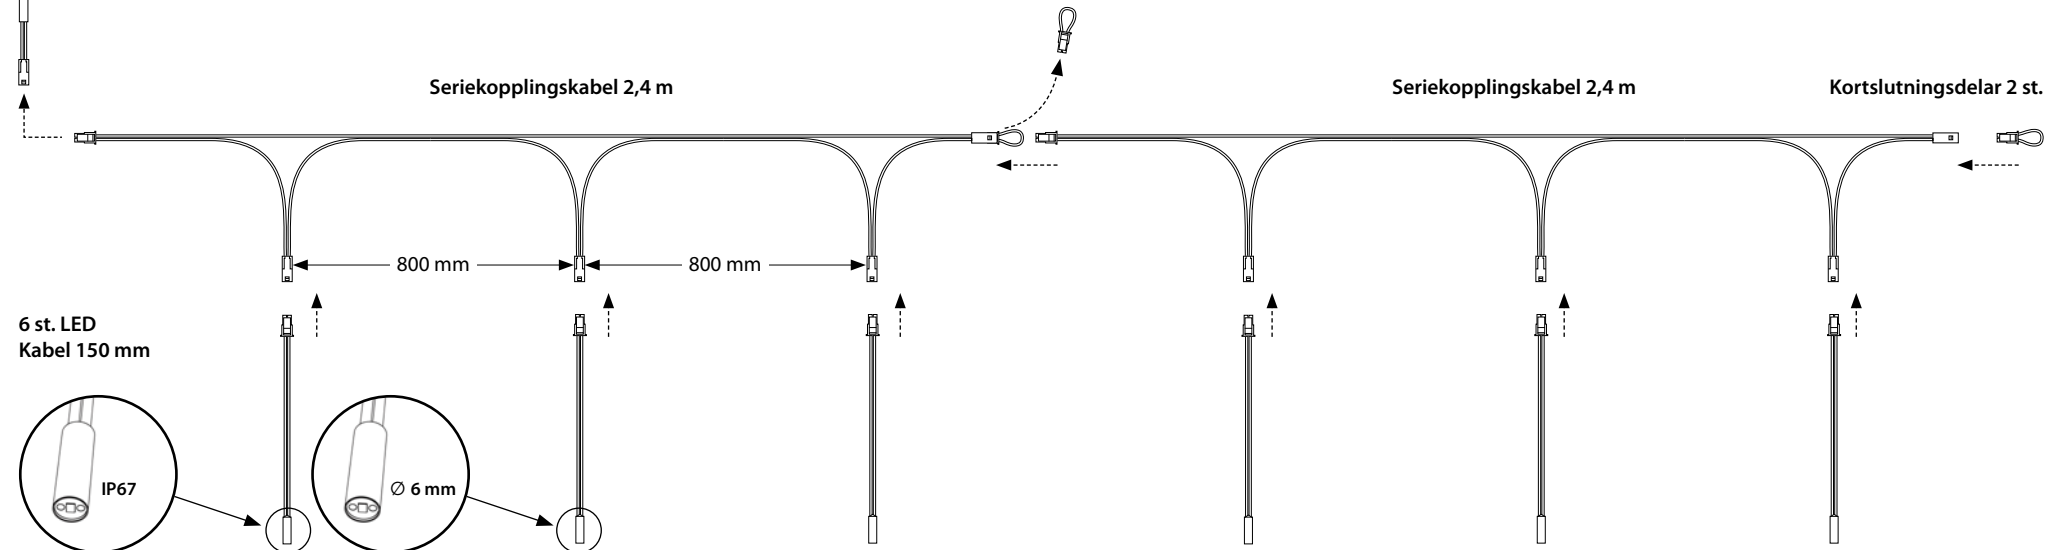

SE

Osram OTi DALI 15
350mA
Dimning:
DALI eller tryckknapp

Tillgängliga tillbehör och reservdelar:

Produktnr	Serienr	Benämning	
1532606	4191156	Utökningsats 4000 K, 3 delar	
1532607	4191157	Förlängningskabel 1,5 m	
1532608	4191158	Förlängningskabel 5 m	
1532370	4191186	Seriekopplingskabel	(reservdel)
1532382	4191189	LED 4 000 K med 150 mm kabel	(reservdel)
1532634	4191184	Kortslutningsdelar 6 st.	(reservdel)
1532296	4030356	Strömkälla Osram OTi DALI 15	(reservdel)

LED-sats 4000 K

Produktnr	Elnr
1532605	4191155

Satsen får inte installeras i bastu!

OBS! Seriekoppling får endast ske i spänningslöst tillstånd!