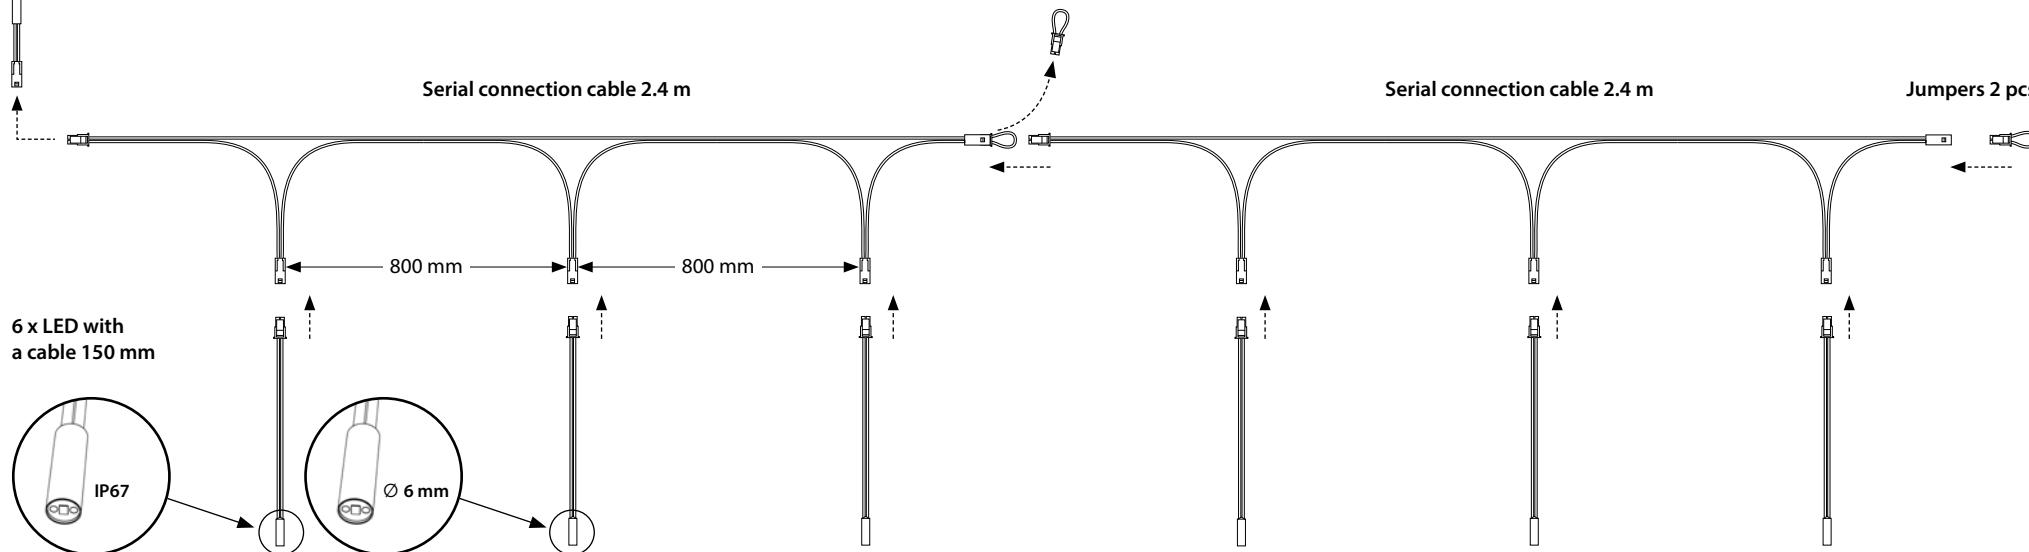

LED Set 3000 K

Code 1532654

Attn! Serial connection should not be made during supply voltage!

Min. 4 x LED
Max 14 x LED