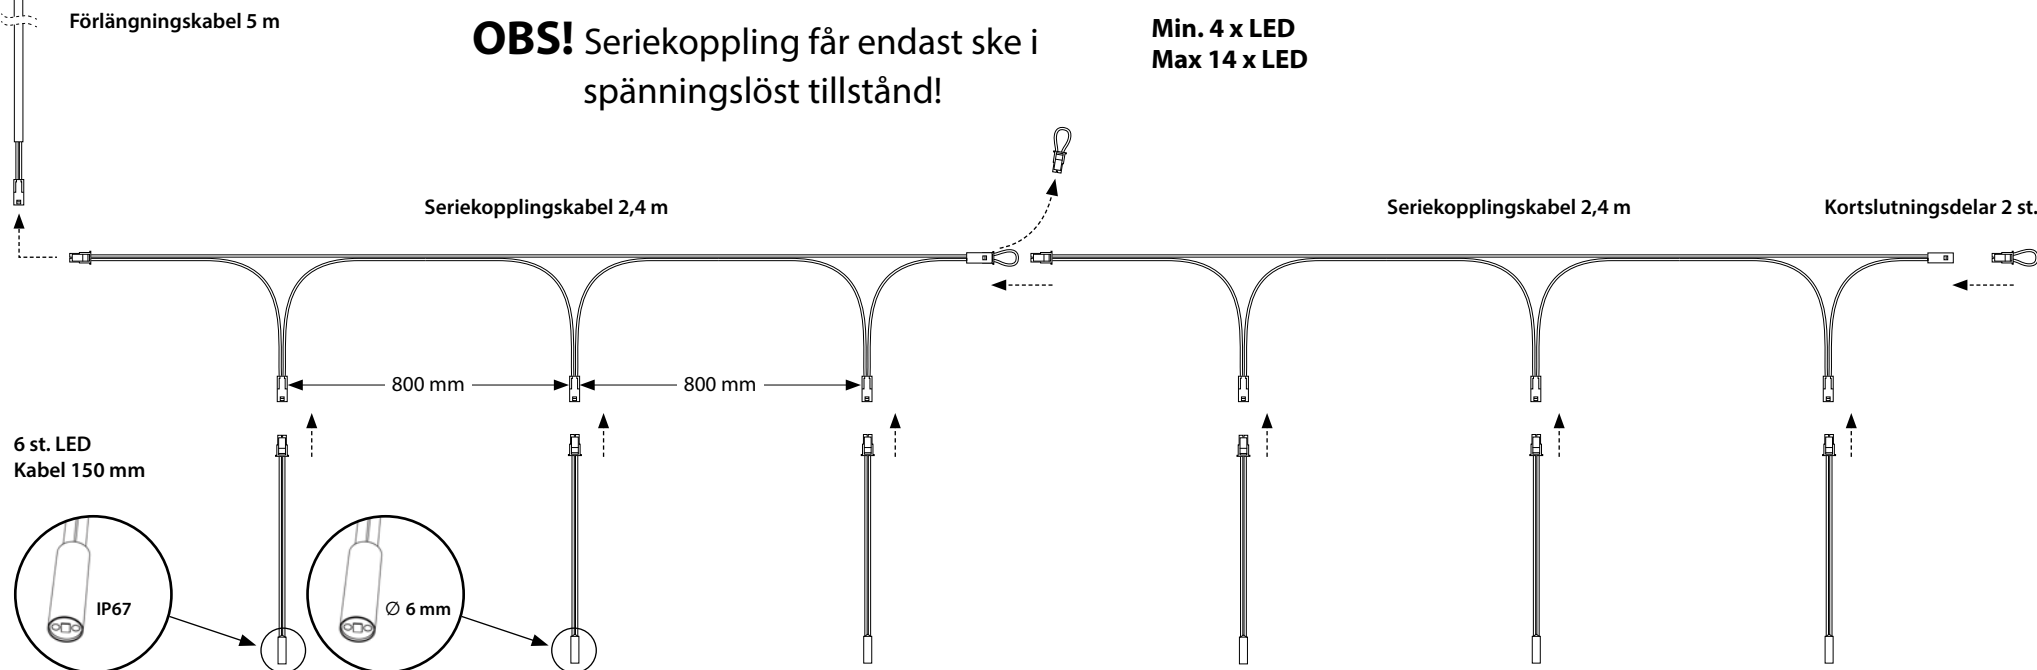

LED-sats 3000 K

Produktnr 1532654
Elnr 4197135

OBS! Seriekoppling får endast ske i spänningslöst tillstånd!

Min. 4 x LED
Max 14 x LED