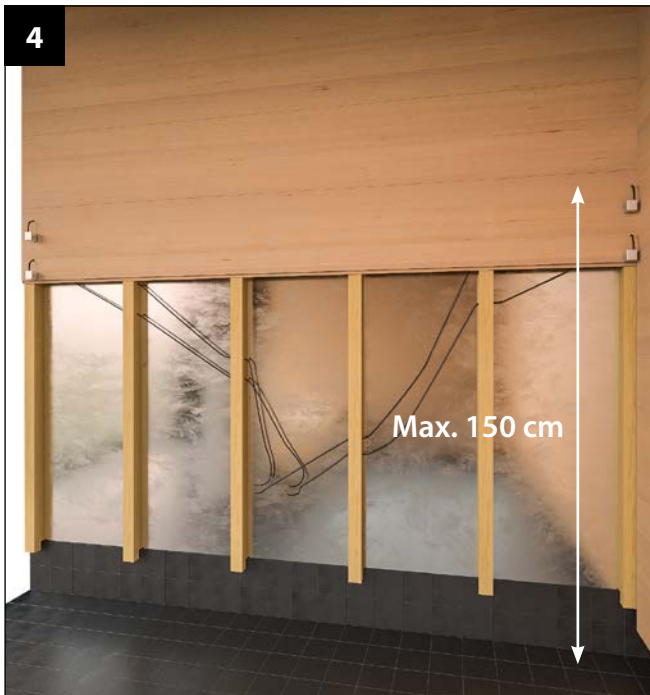

Caritti

Sauna Linear

LED

1 Sauna Linear LED 1 m / Sauna Linear LED 2 m

2 Sauna Linear LED 4 m + SPOT

3

IP55 — ○ CE EAC T_a+125 C

Caritti