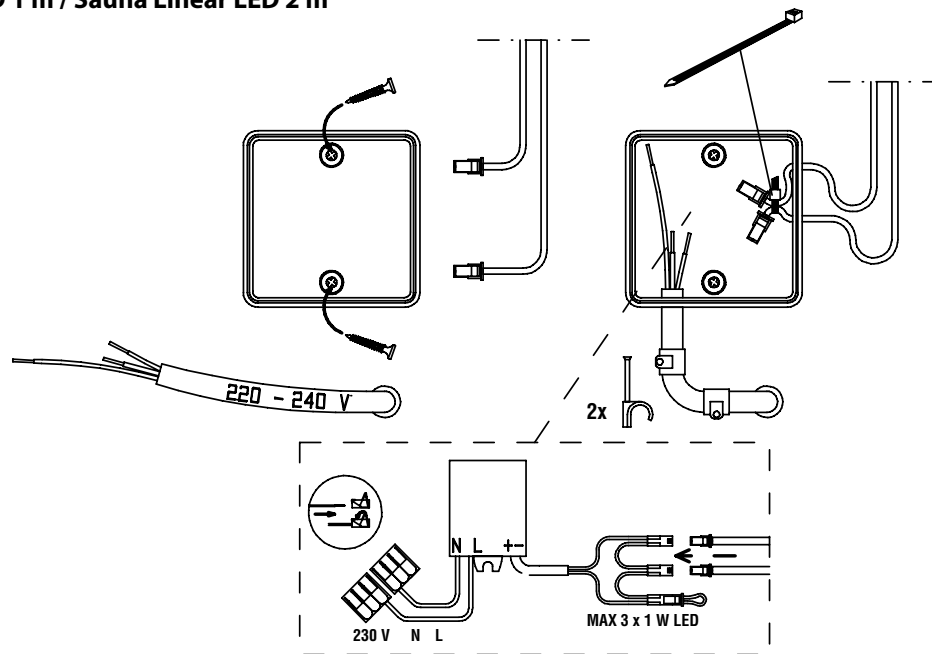

Caritti

Sauna Linear

LED

1 Sauna Linear LED 1 m / Sauna Linear LED 2 m

2 Sauna Linear LED 4 m + SPOT

3

IP55 — ○ CE EAC T_a+125 C

Caritti