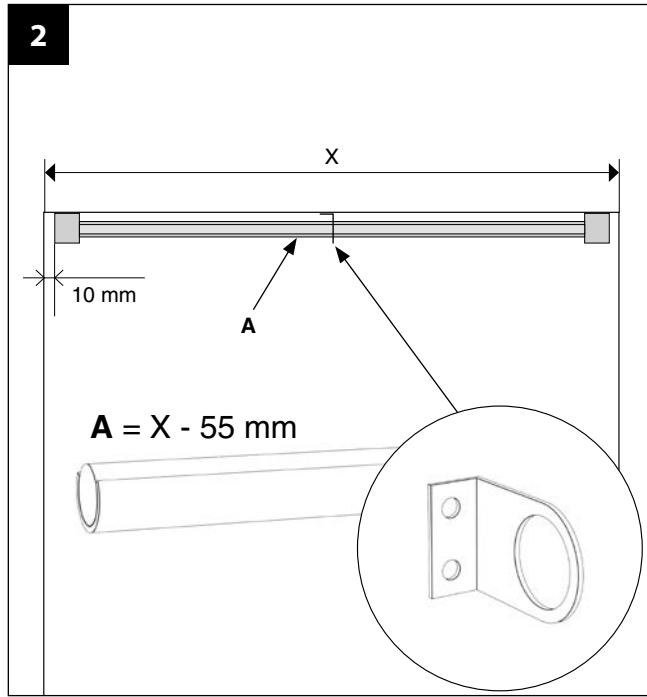

Caritti

Sauna Linear

LED

1 Sauna Linear LED 1 m / Sauna Linear LED 2 m

2 Sauna Linear LED 4 m + SPOT

3

IP55 — ○ CE EAC T_a+125 C

Caritti