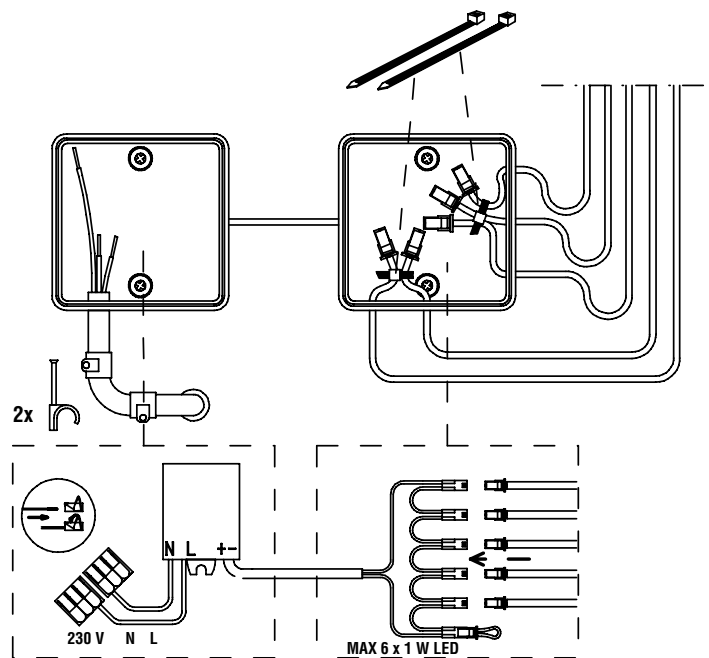

Caritti

Sauna Linear

LED

1 Sauna Linear LED 1 m / Sauna Linear LED 2 m

2 Sauna Linear LED 4 m + SPOT

3

IP55 — ○ CE EAC T_a+125 C

Caritti