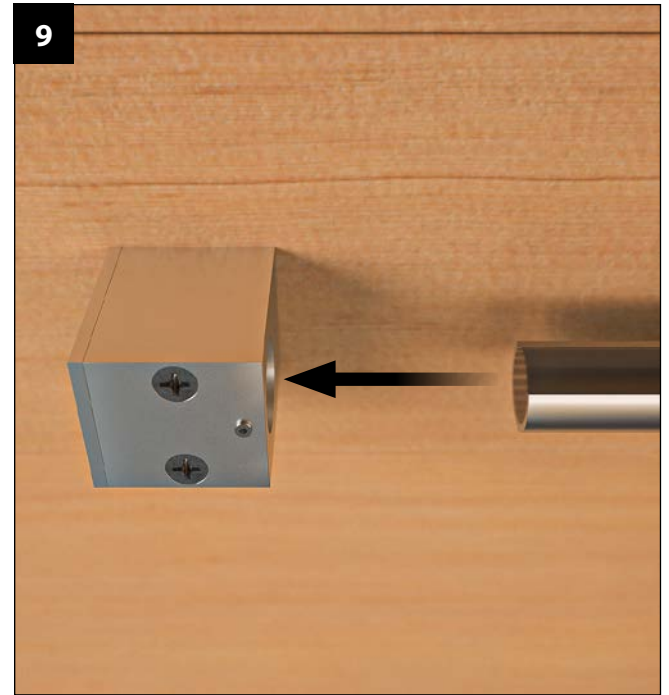

Caritti

Sauna Linear

LED

1 Sauna Linear LED 1 m / Sauna Linear LED 2 m

2 Sauna Linear LED 4 m + SPOT

3

IP55 — ○ CE EAC T_a+125 C

Caritti