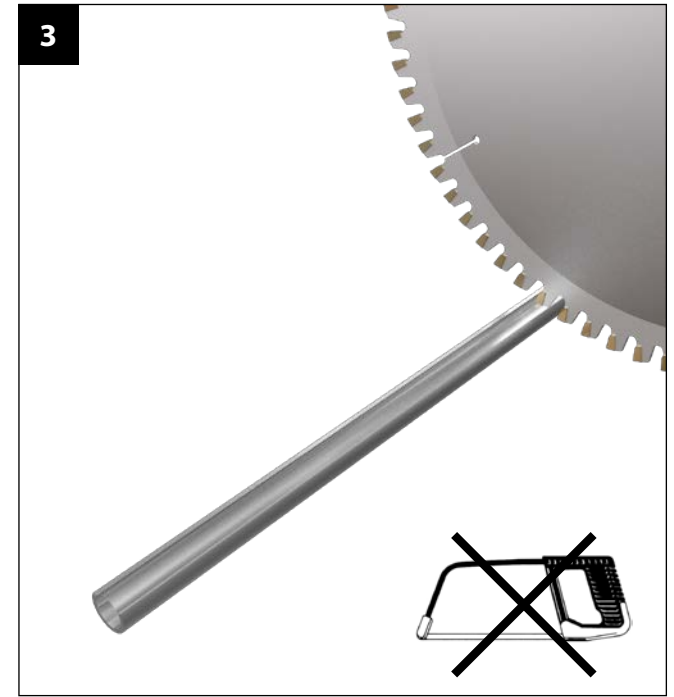

Caritti

Sauna Linear

LED

1 Sauna Linear LED 1 m / Sauna Linear LED 2 m

2 Sauna Linear LED 4 m + SPOT

3

IP55 — ○ CE EAC T_a+125 C

Caritti