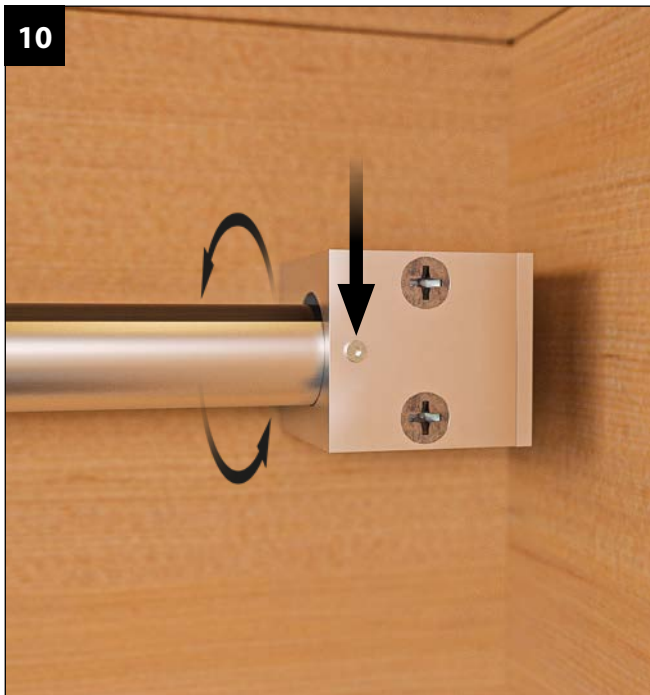

Caritti

Sauna Linear

LED

1 Sauna Linear LED 1 m / Sauna Linear LED 2 m

2 Sauna Linear LED 4 m + SPOT

3

IP55 — ○ CE EAC T_a+125 C

Caritti