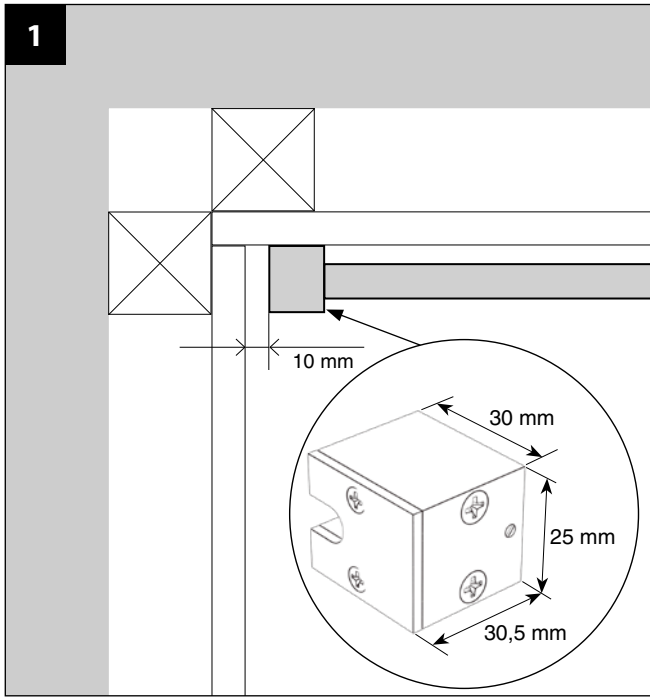

Caritti

Sauna Linear

LED

1 Sauna Linear LED 1 m / Sauna Linear LED 2 m

2 Sauna Linear LED 4 m + SPOT

3

IP55 — ○ CE EAC T_a+125 C

Caritti