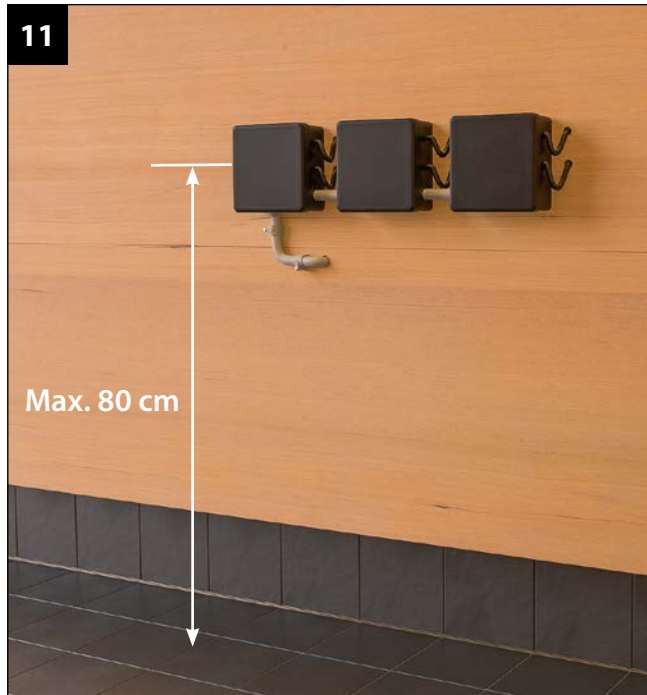

Caritti

Sauna Linear

LED

1 Sauna Linear LED 1 m / Sauna Linear LED 2 m

2 Sauna Linear LED 4 m + SPOT

3

IP55 — ○ CE EAC T_a+125 C

Caritti