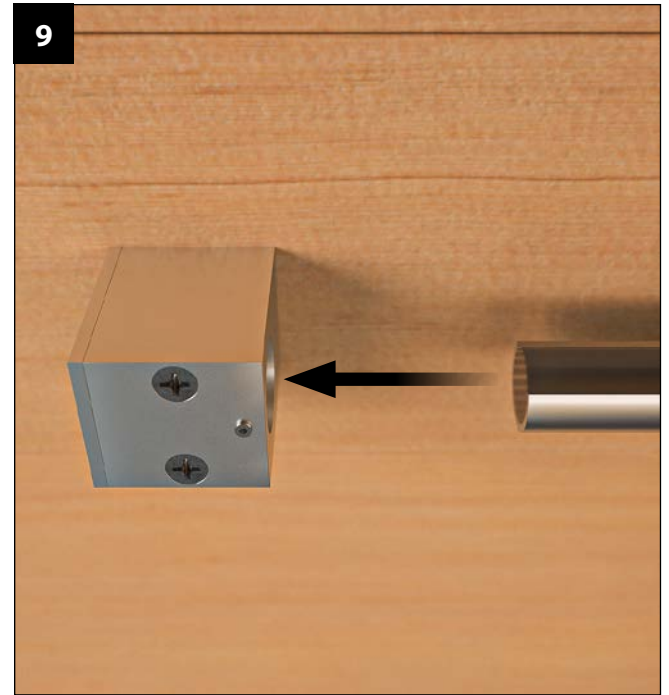

Caritti

Sauna Linear

LED

1 Sauna Linear LED 1 m / Sauna Linear LED 2 m

2 Sauna Linear LED 4 m + SPOT

3

IP55 ○ CE EAC T_a + 125 C LED

Caritti