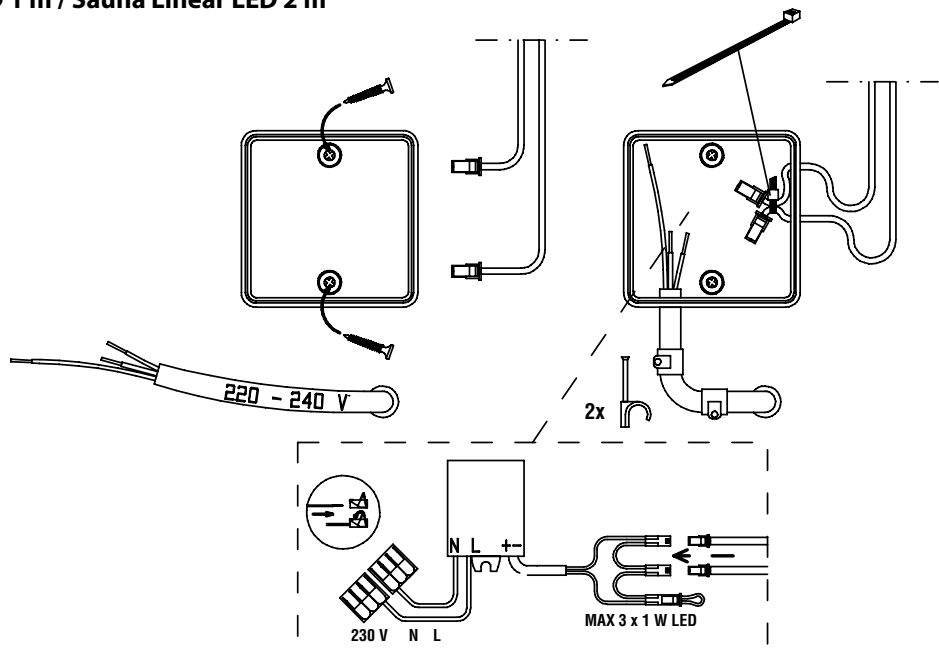

Caritti

Sauna Linear

LED

1 Sauna Linear LED 1 m / Sauna Linear LED 2 m

2 Sauna Linear LED 4 m + SPOT

3

IP55 ○ CE EAC T_a + 125 C LED

Caritti