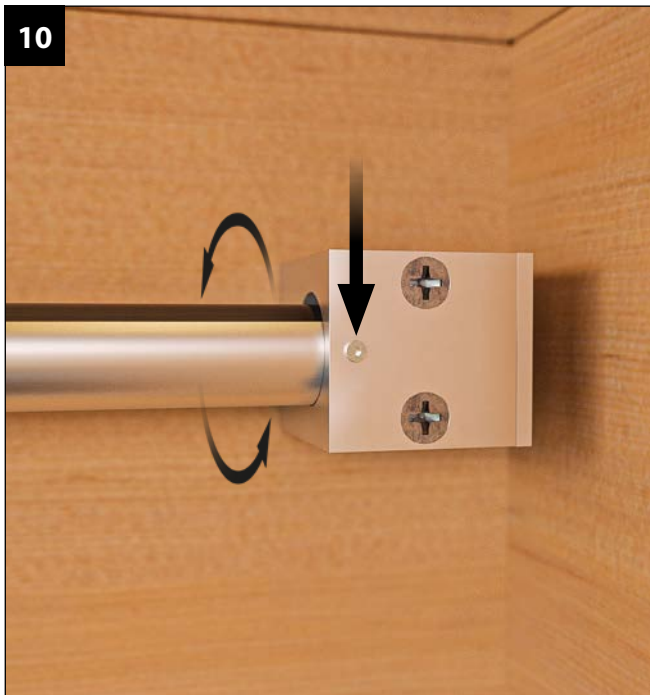

Caritti

Sauna Linear

LED

1 Sauna Linear LED 1 m / Sauna Linear LED 2 m

2 Sauna Linear LED 4 m + SPOT

3

IP55 ○ CE EAC T_a + 125 C LED

Caritti