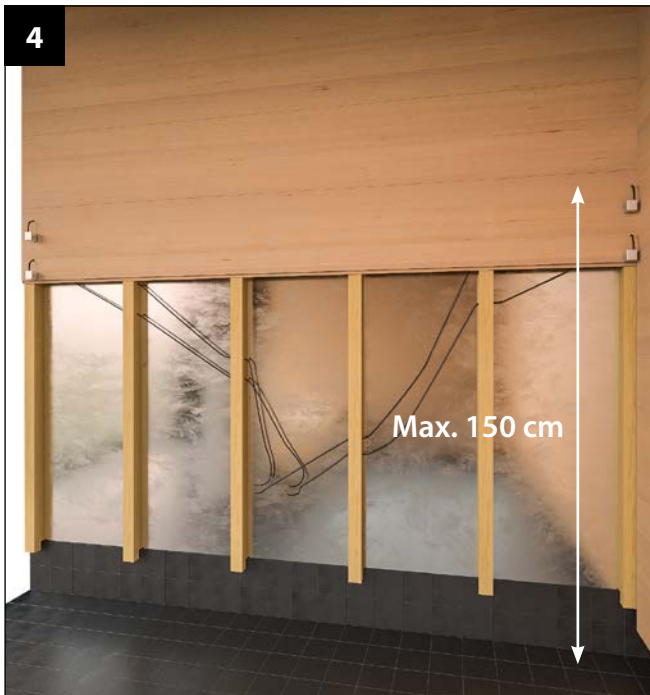

Caritti

Sauna Linear

LED

1 Sauna Linear LED 1 m / Sauna Linear LED 2 m

2 Sauna Linear LED 4 m + SPOT

3

IP55 ○ CE EAC T_a + 125 C LED

Caritti