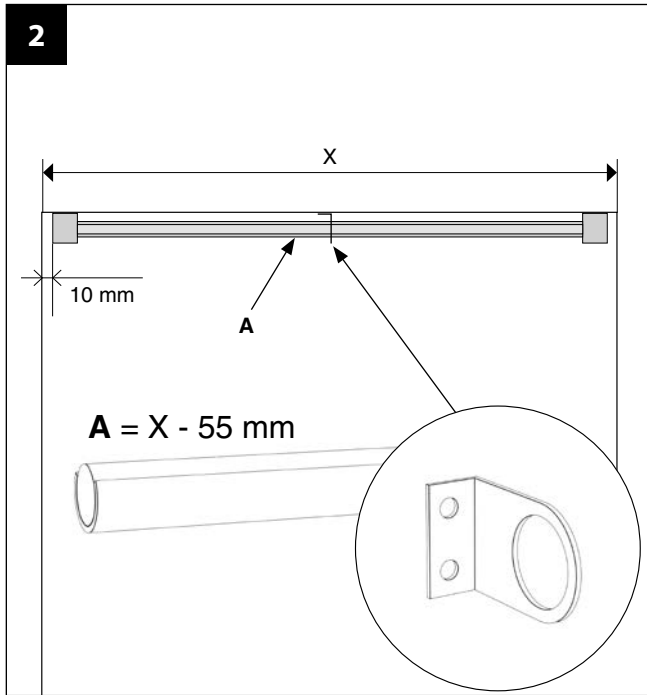

Caritti

Sauna Linear

LED

1 Sauna Linear LED 1 m / Sauna Linear LED 2 m

2 Sauna Linear LED 4 m + SPOT

3

IP55 ○ CE EAC T_a + 125 C LED

Caritti