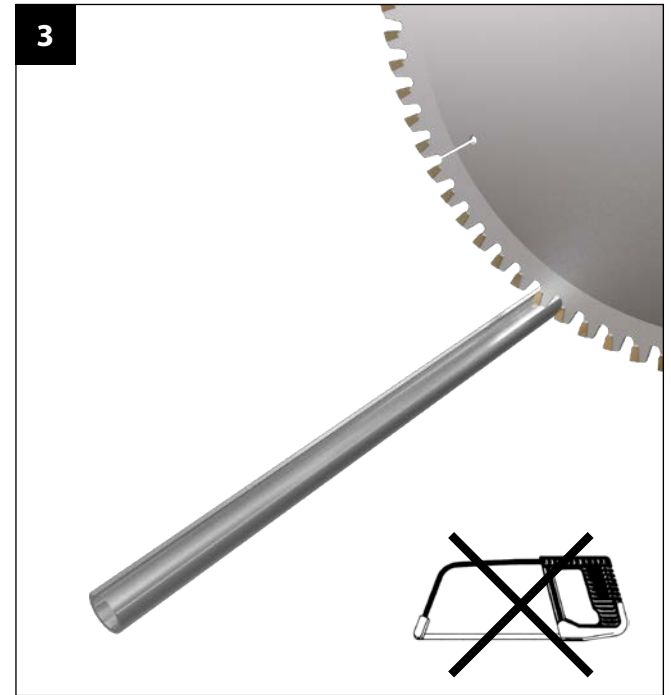

Caritti

Sauna Linear

LED

1 Sauna Linear LED 1 m / Sauna Linear LED 2 m

2 Sauna Linear LED 4 m + SPOT

3

IP55 ○ CE EAC T_a + 125 C LED

Caritti