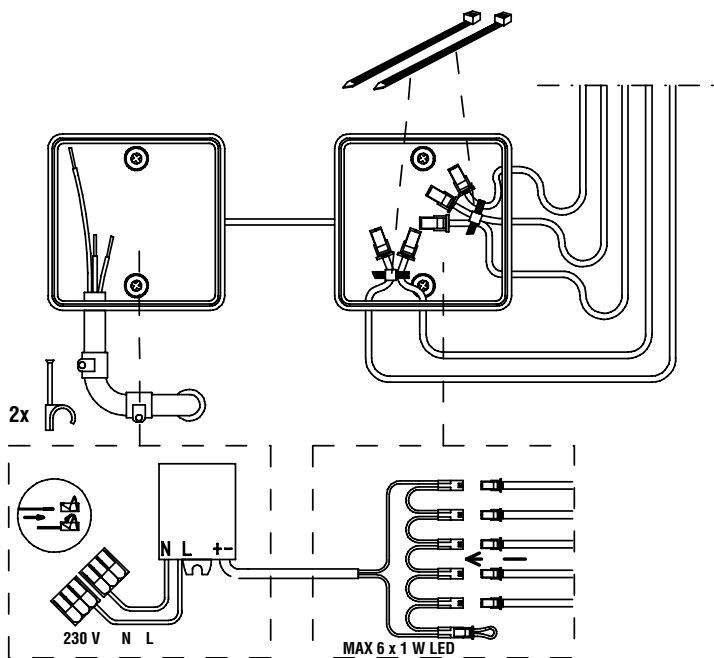

Caritti

Sauna Linear

LED

1 Sauna Linear LED 1 m / Sauna Linear LED 2 m

2 Sauna Linear LED 4 m + SPOT

3

IP55 ○ CE EAC T_a + 125 C LED

Caritti