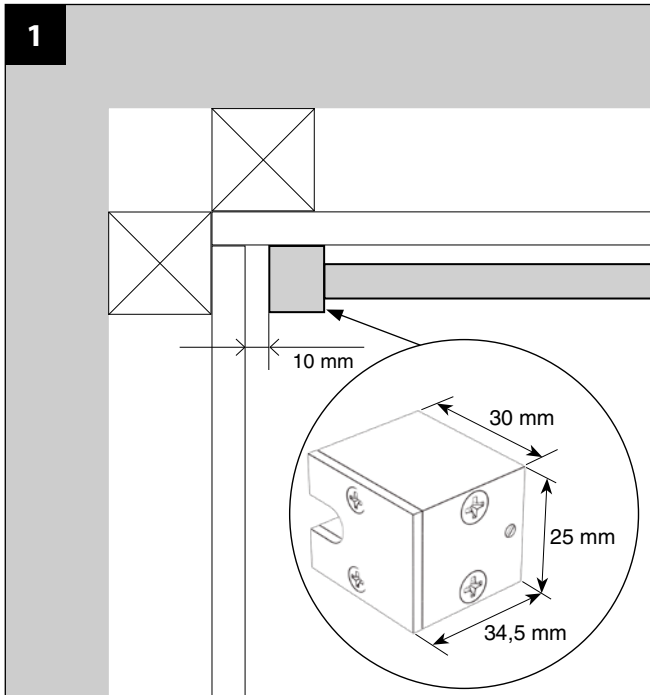

Caritti

Sauna Linear

LED

1 Sauna Linear LED 1 m / Sauna Linear LED 2 m

2 Sauna Linear LED 4 m + SPOT

3

IP55 ○ CE EAC T_a + 125 C LED

Caritti