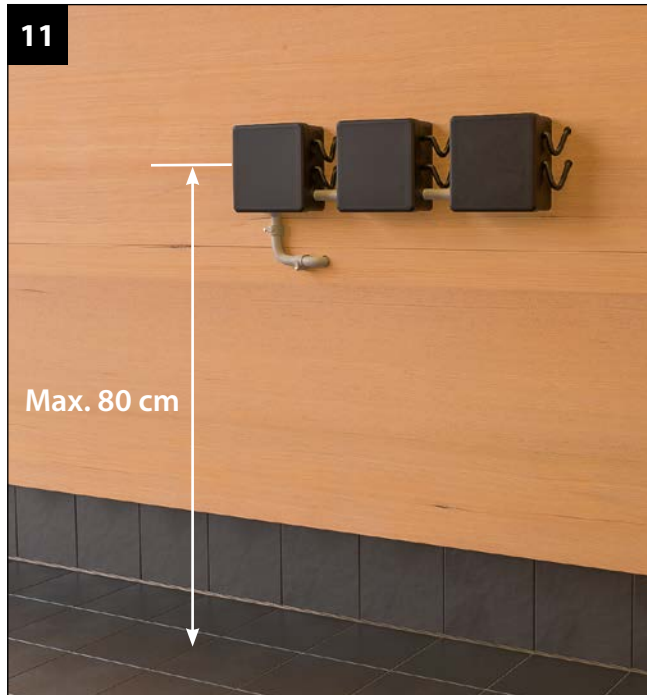

Caritti

Sauna Linear

LED

1 Sauna Linear LED 1 m / Sauna Linear LED 2 m

2 Sauna Linear LED 4 m + SPOT

3

IP55 ○ CE EAC T_a + 125 C LED

Caritti