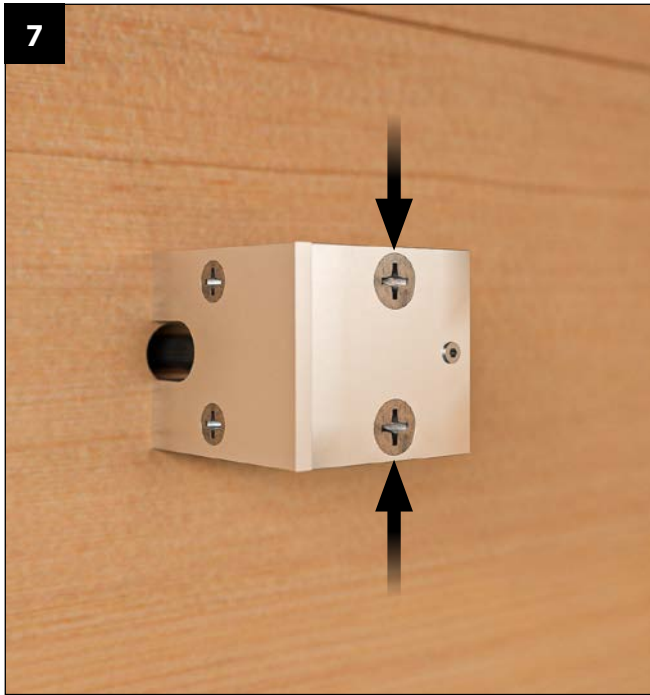

Caritti

Sauna Linear

LED

1 Sauna Linear LED 1 m / Sauna Linear LED 2 m

2 Sauna Linear LED 4 m + SPOT

3

IP55 ○ CE EAC T_a + 125 C LED

Caritti